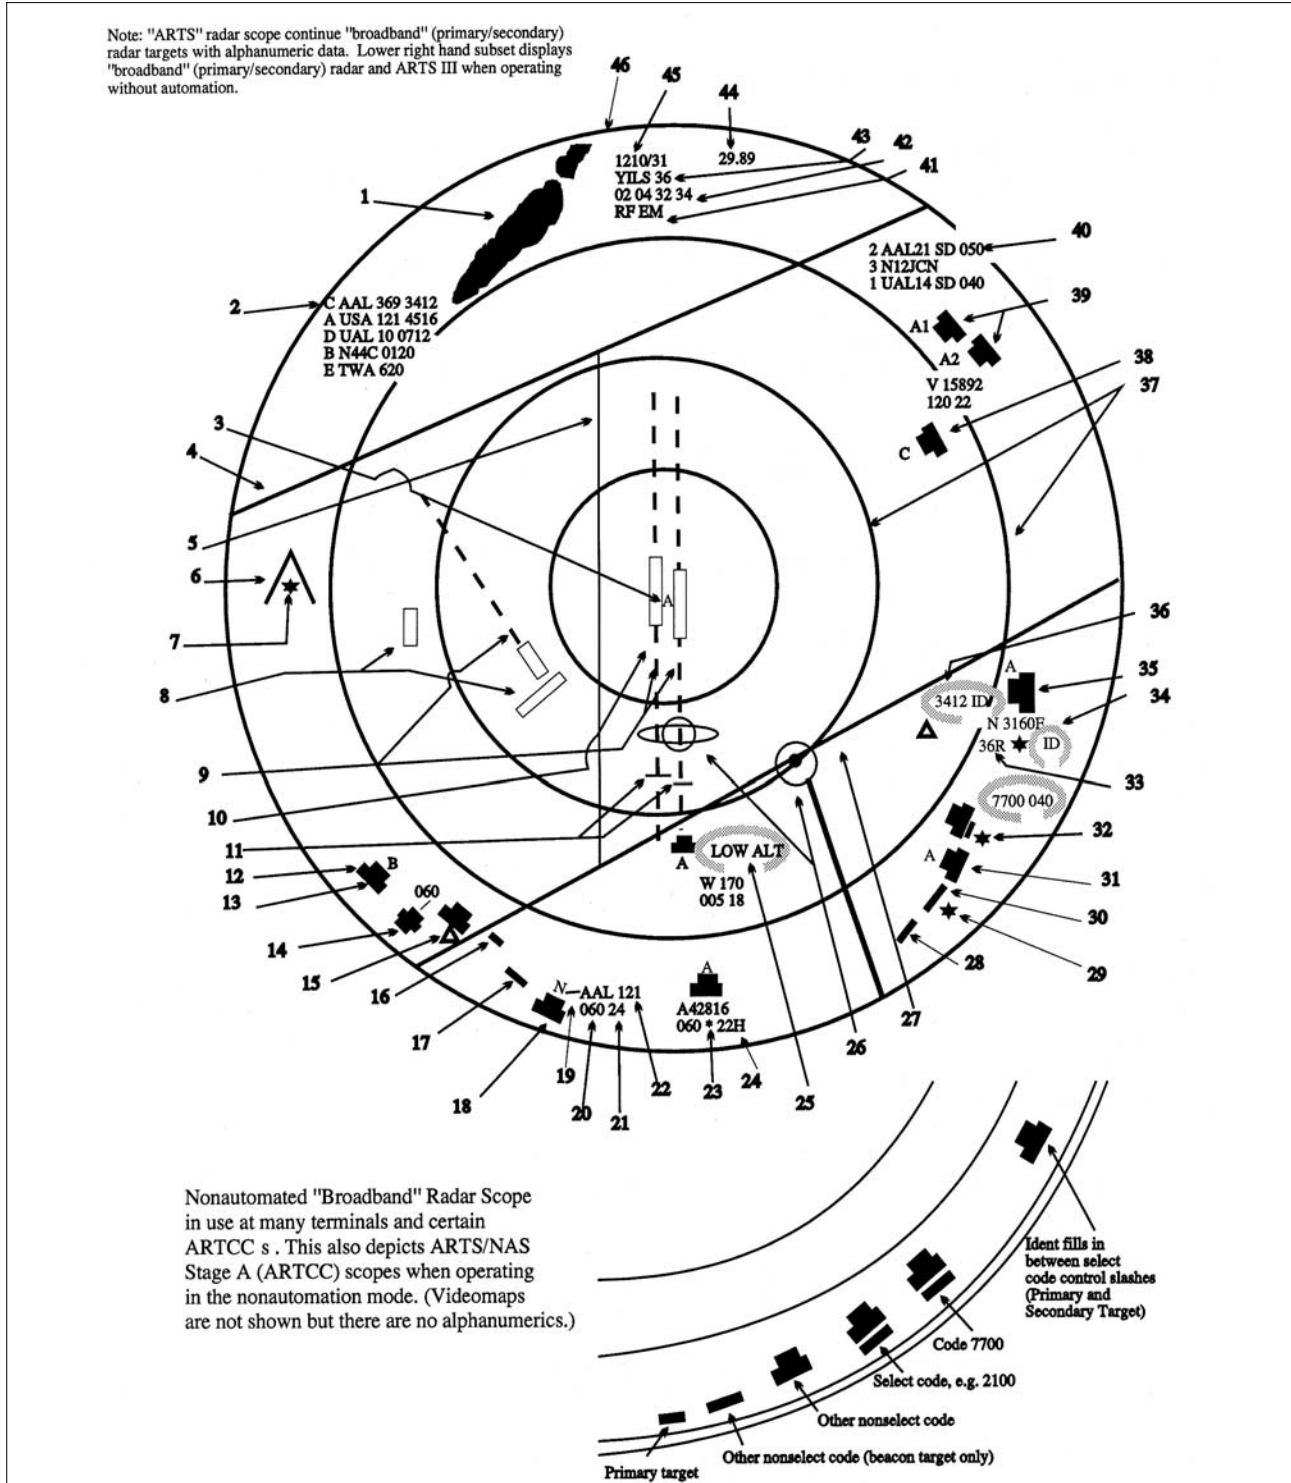

FIG 4-5-2  
ARTS III Radar Scope With Alphanumeric Data

**NOTE-**

A number of radar terminals do not have ARTS equipment. Those facilities and certain ARTCCs outside the contiguous U.S. would have radar displays similar to the lower right hand subset. ARTS facilities and NAS Stage A ARTCCs, when operating in the nonautomation mode, would also have similar displays and certain services based on automation may not be available.